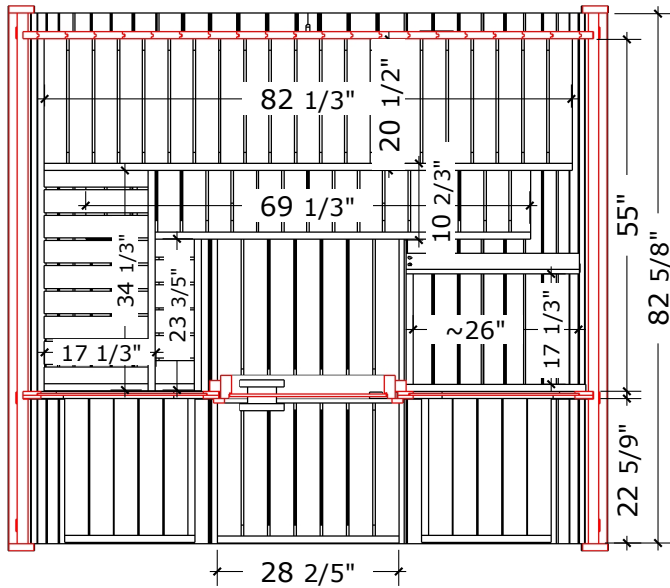

# Sauna 83" x 89"

(Front glass wall)

# Sauna 83" x 89"

(Front glass wall)

1880 lbs