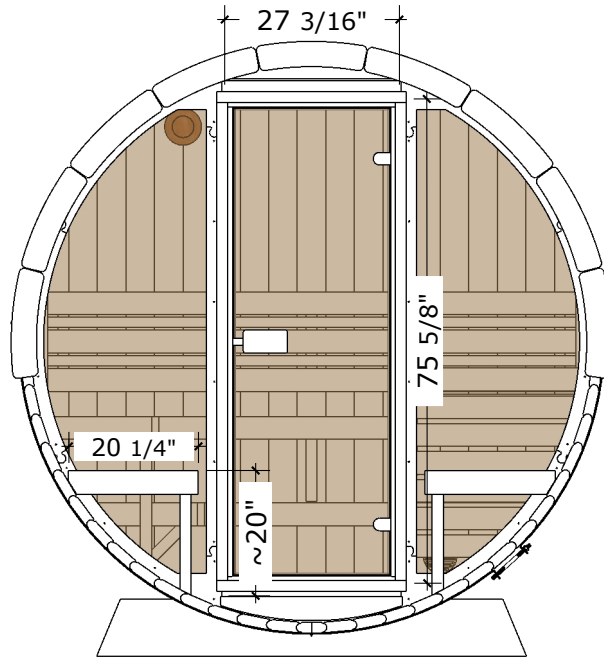

# Sauna 83" x 89"

(Front glass wall)

# Sauna 83" x 89"

(Front glass wall)

1880 lbs