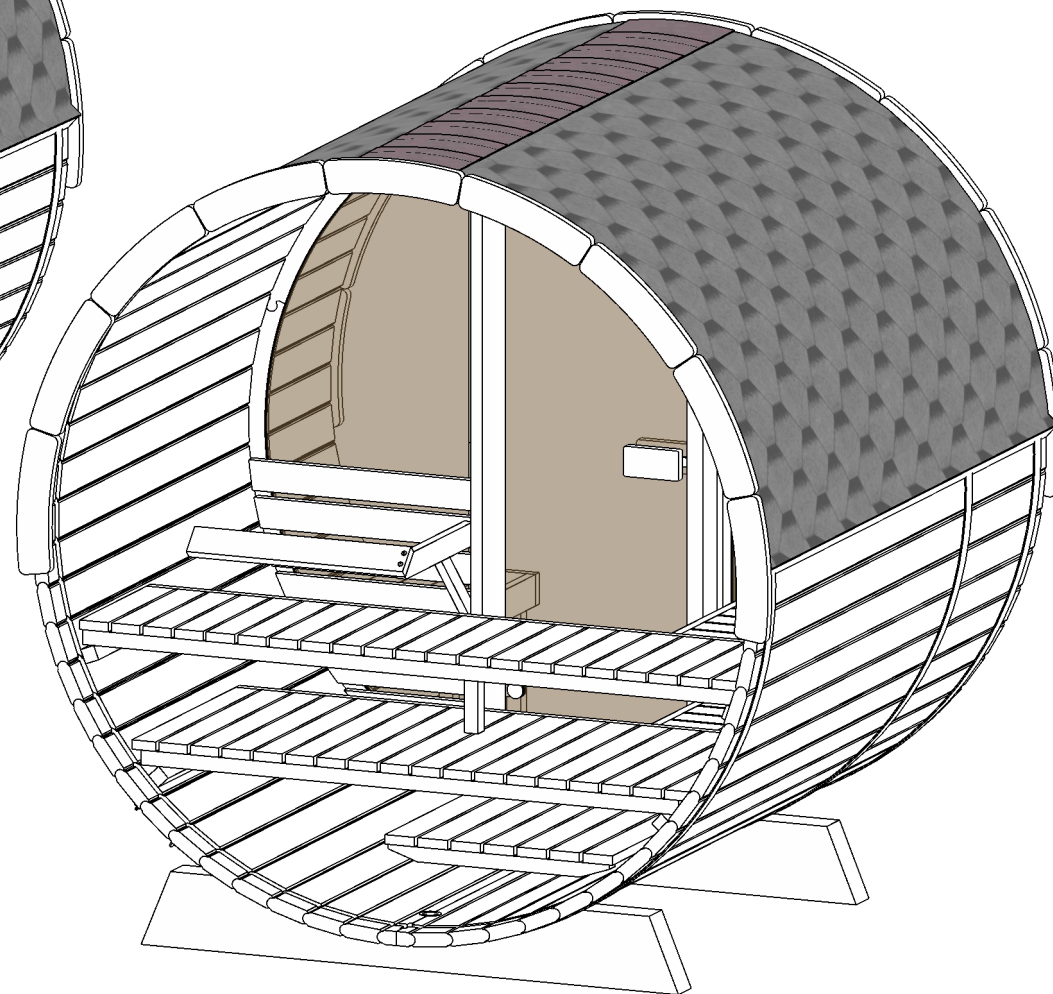

# Sauna 83" x 89"

(Front glass wall)

# Sauna 83" x 89"

(Front glass wall)

1880 lbs