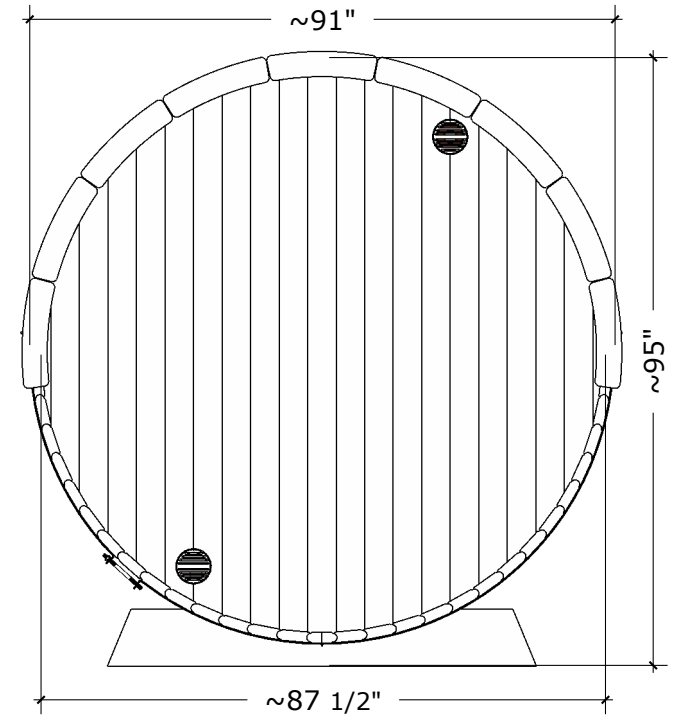

# Sauna 83" x 89"

(Front glass wall)

# Sauna 83" x 89"

(Front glass wall)

1880 lbs