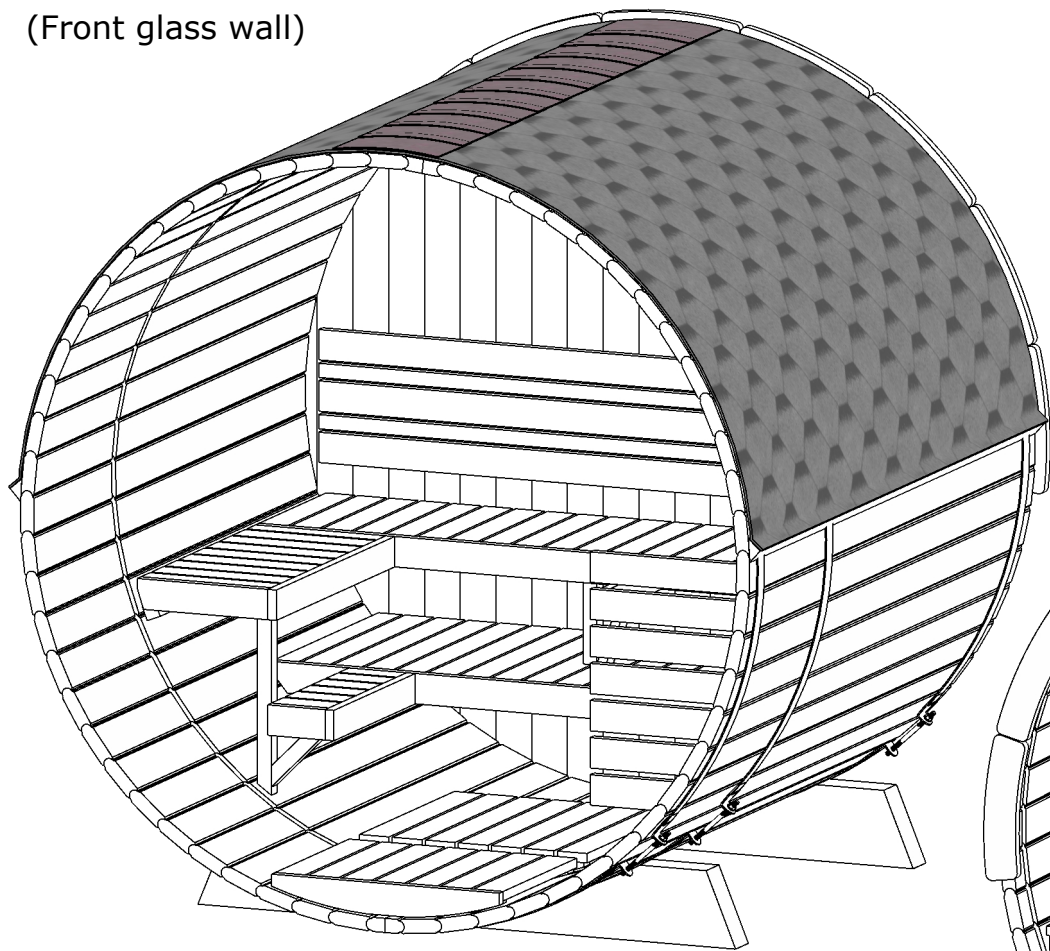

# Sauna 83" x 89"

(Front glass wall)

# Sauna 83" x 89"

(Front glass wall)

1880 lbs