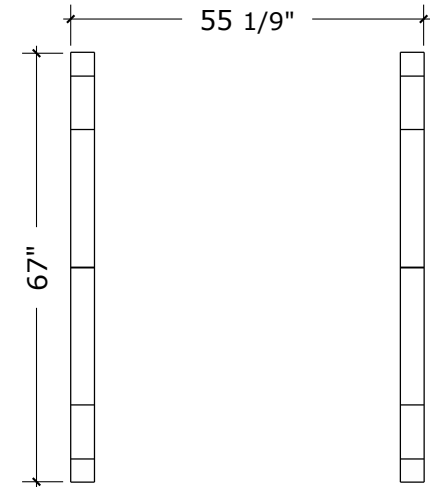

# Sauna 83" x 89"

(Front glass wall)

# Sauna 83" x 89"

(Front glass wall)

1880 lbs