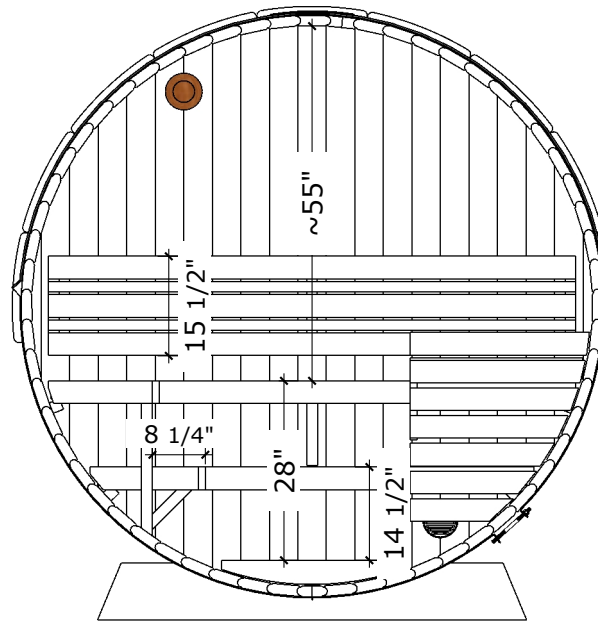

# Sauna 83" x 89"

(Front glass wall)

# Sauna 83" x 89"

(Front glass wall)

1880 lbs