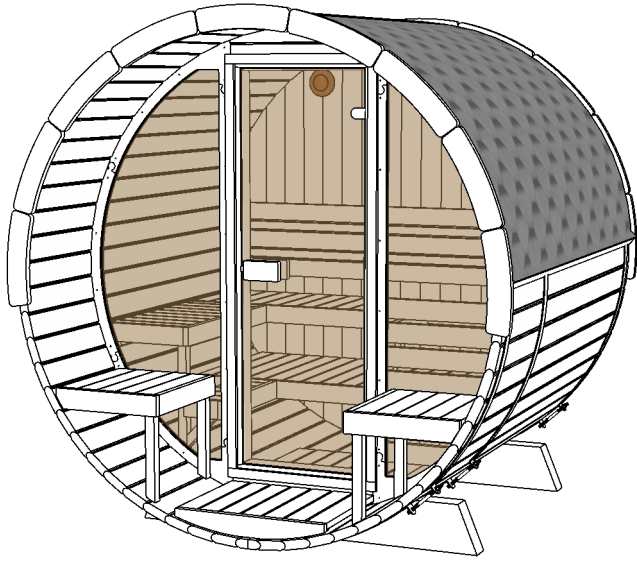

# Sauna 83" x 89"

(Front glass wall)

# Sauna 83" x 89"

(Front glass wall)

1880 lbs